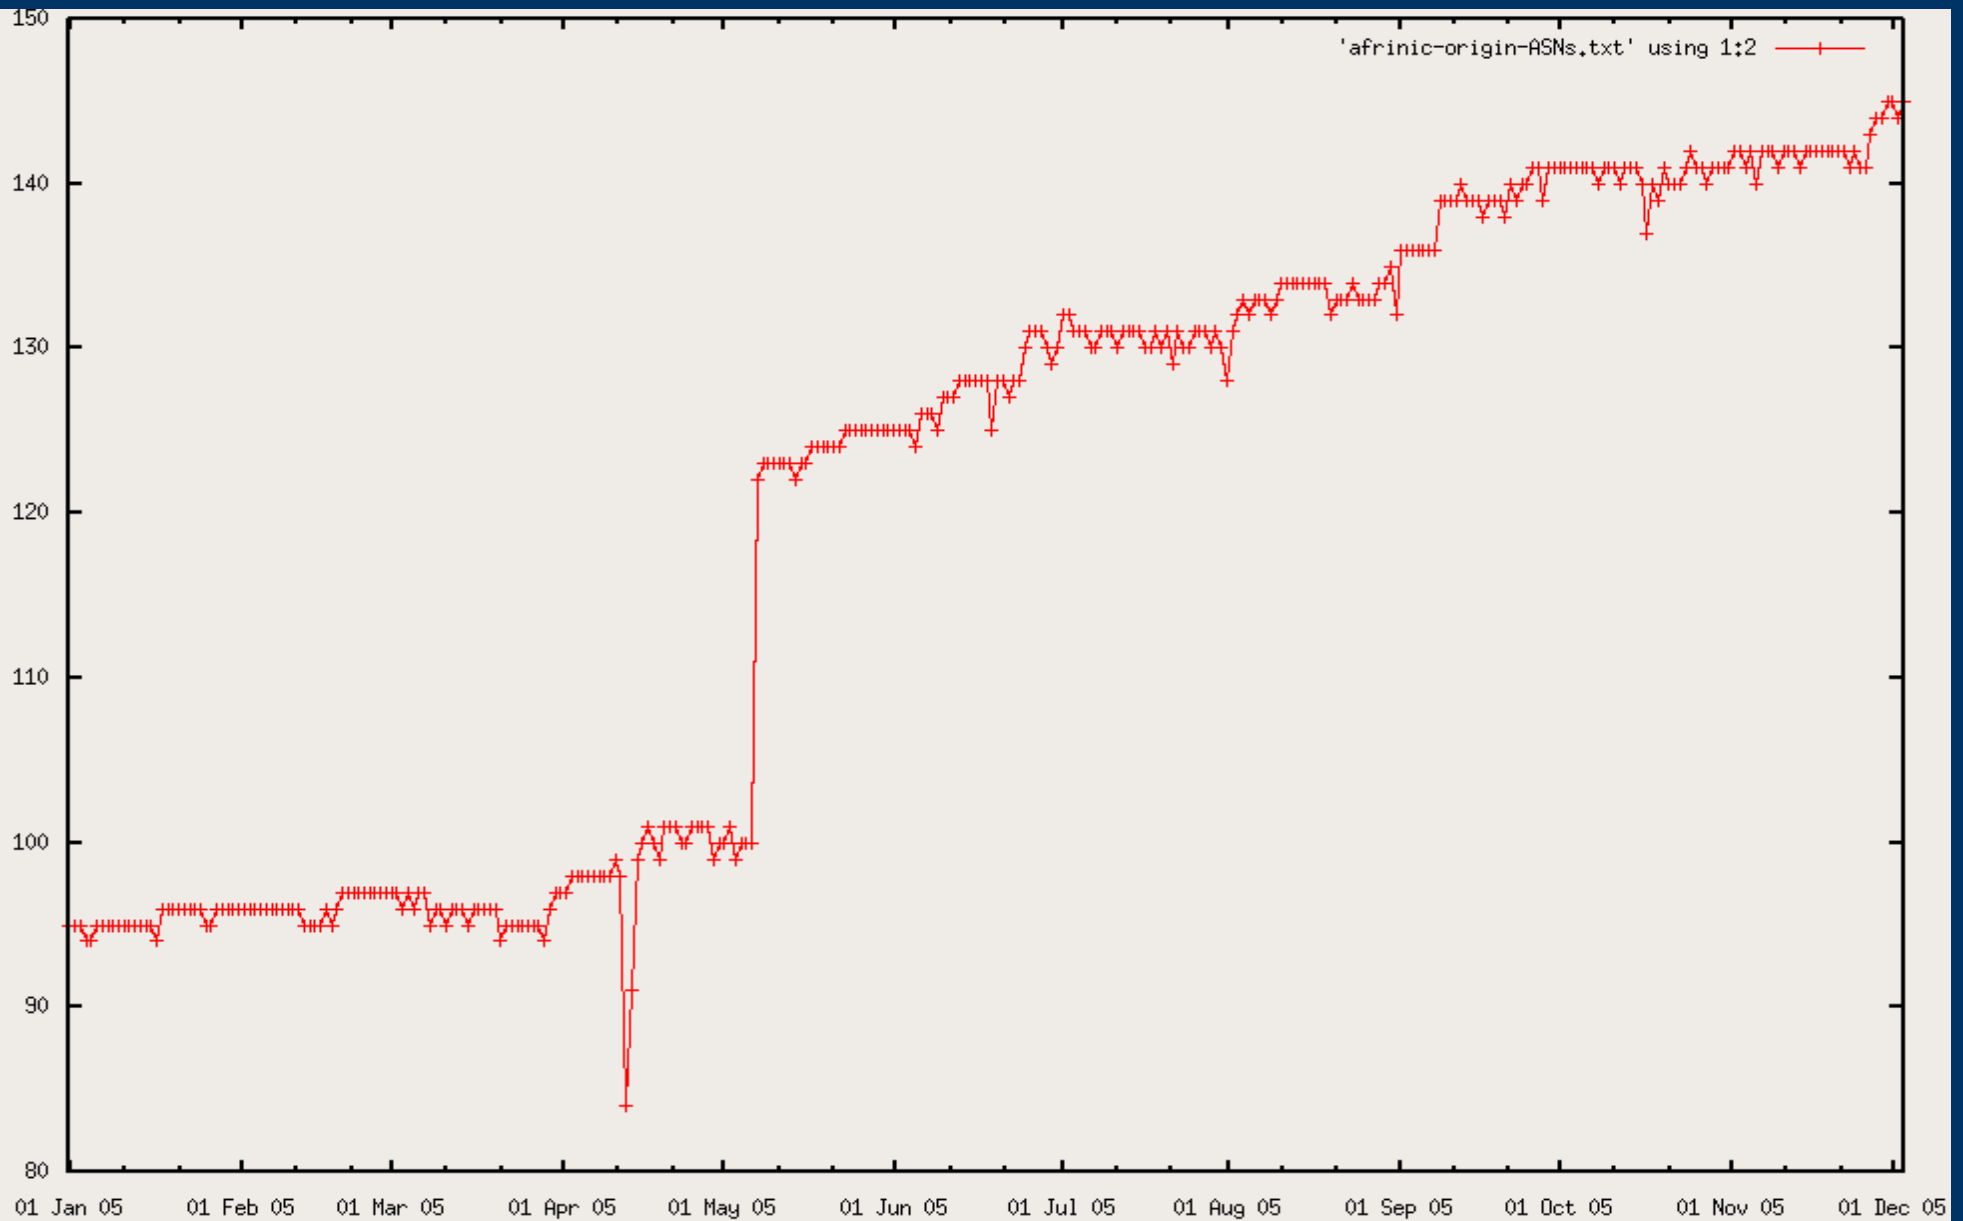

BGP ROUTING TABLE ANALYSIS

aalain@trstech.net

View from APNIC router in JAPAN

Thanks Philip Smith

Addresses announced to the Internet

Origin ASNs with one (1) prefix

Transit ASNs

AFRINIC REGION

AfriNIC AS Blocks : 36864-37887 & ERX transfers
AfriNIC Address Blocks : 41/8, 196/8

AfriNIC Origin ASNs

AfriNIC Origin ASNs with one(1) prefix

AfriNIC Adresses announced to Internet

Prefixes from AfriNIC region addresses