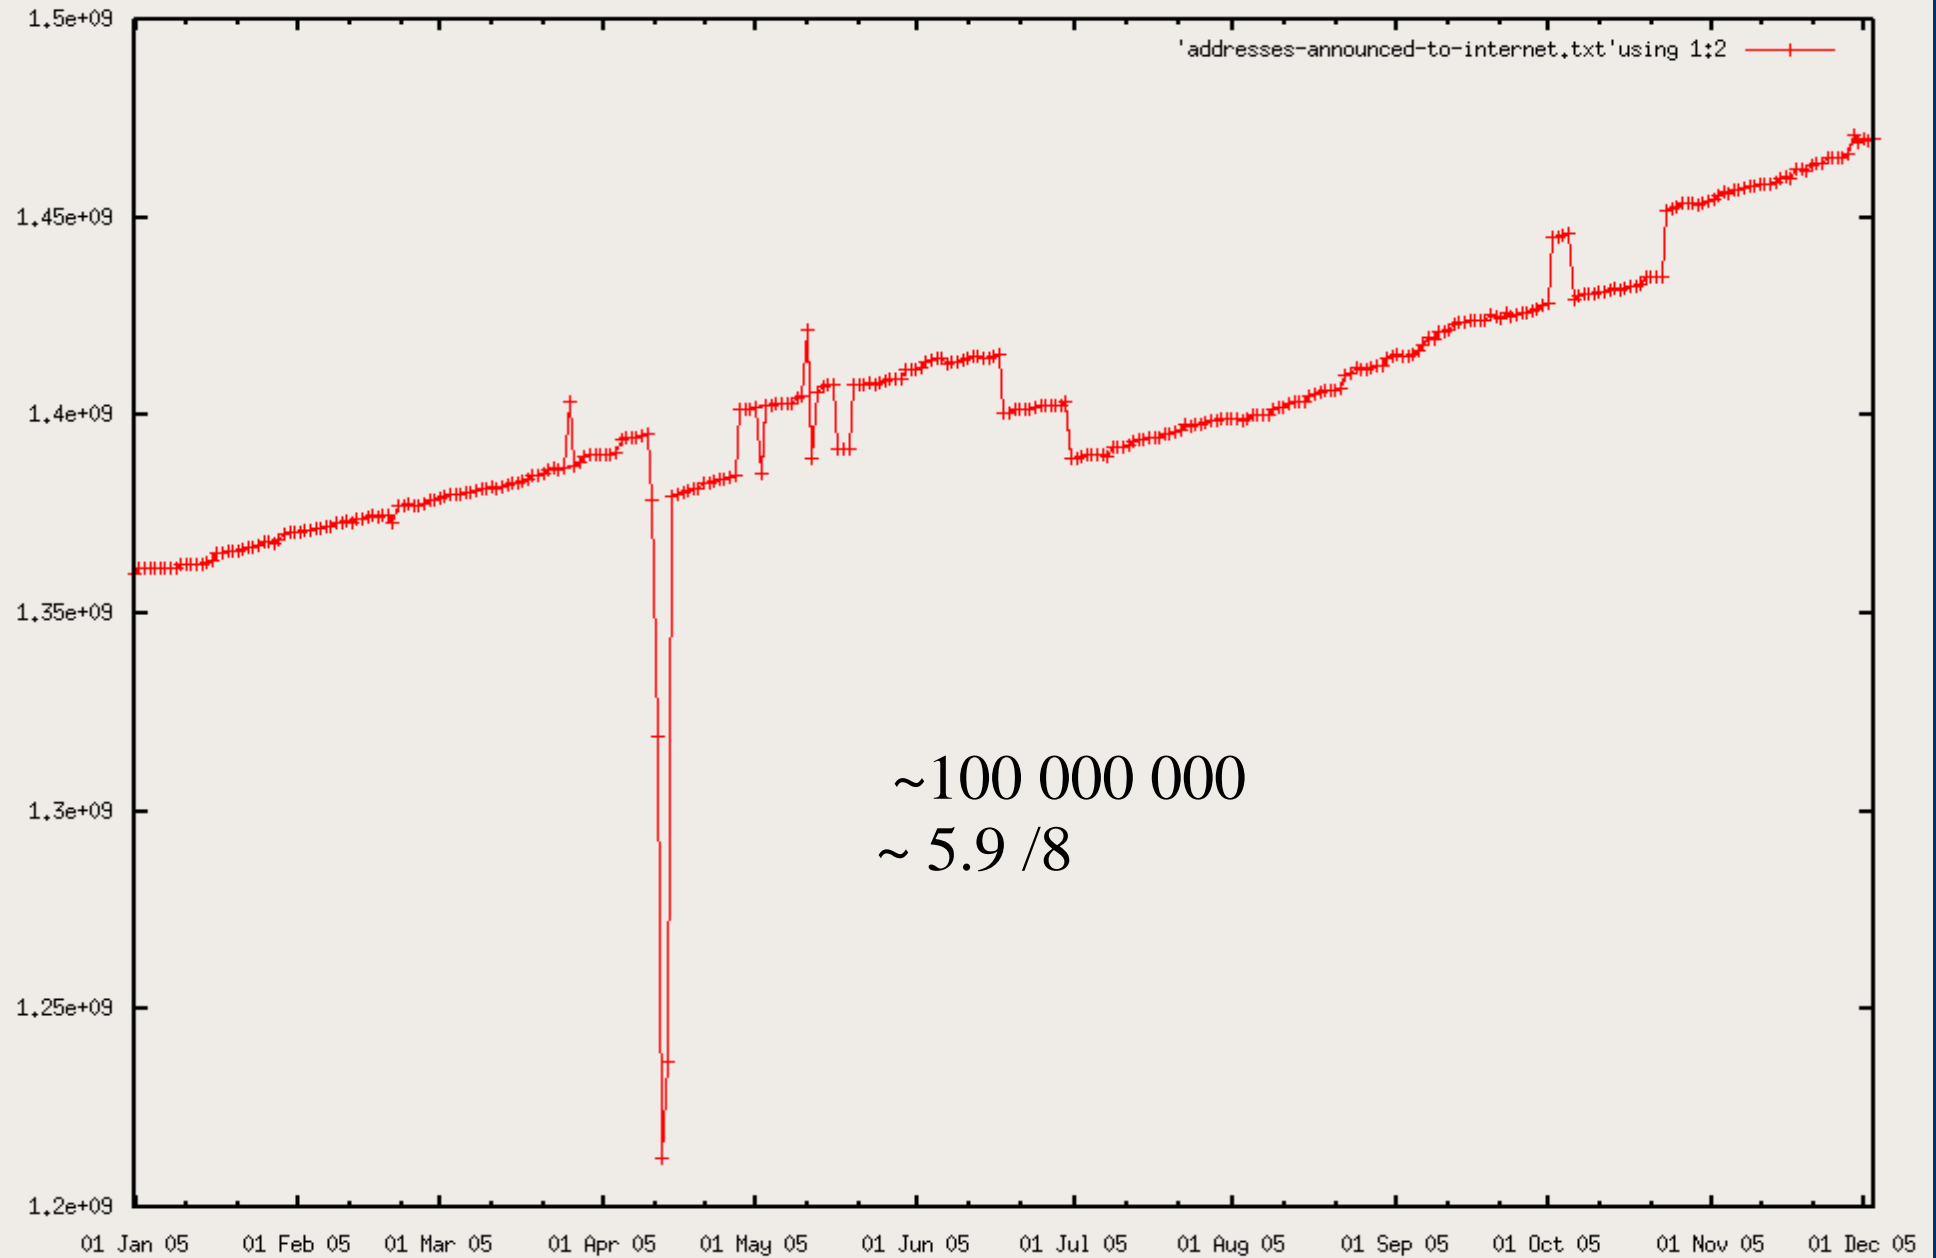

BGP ROUTING TABLE ANALYSIS

aalain@trstech.net

View from APNIC router in JAPAN

Thanks Philip Smith

Addresses announced to the Internet

Origin ASNs with one (1) prefix

Transit ASNs

AFRINIC REGION

AfriNIC AS Blocks : 36864-37887 & ERX transfers
AfriNIC Address Blocks : 41/8, 196/8

AfriNIC Origin ASNs

AfriNIC Origin ASNs with one(1) prefix

AfriNIC Adresses announced to Internet

Prefixes from AfriNIC region addresses