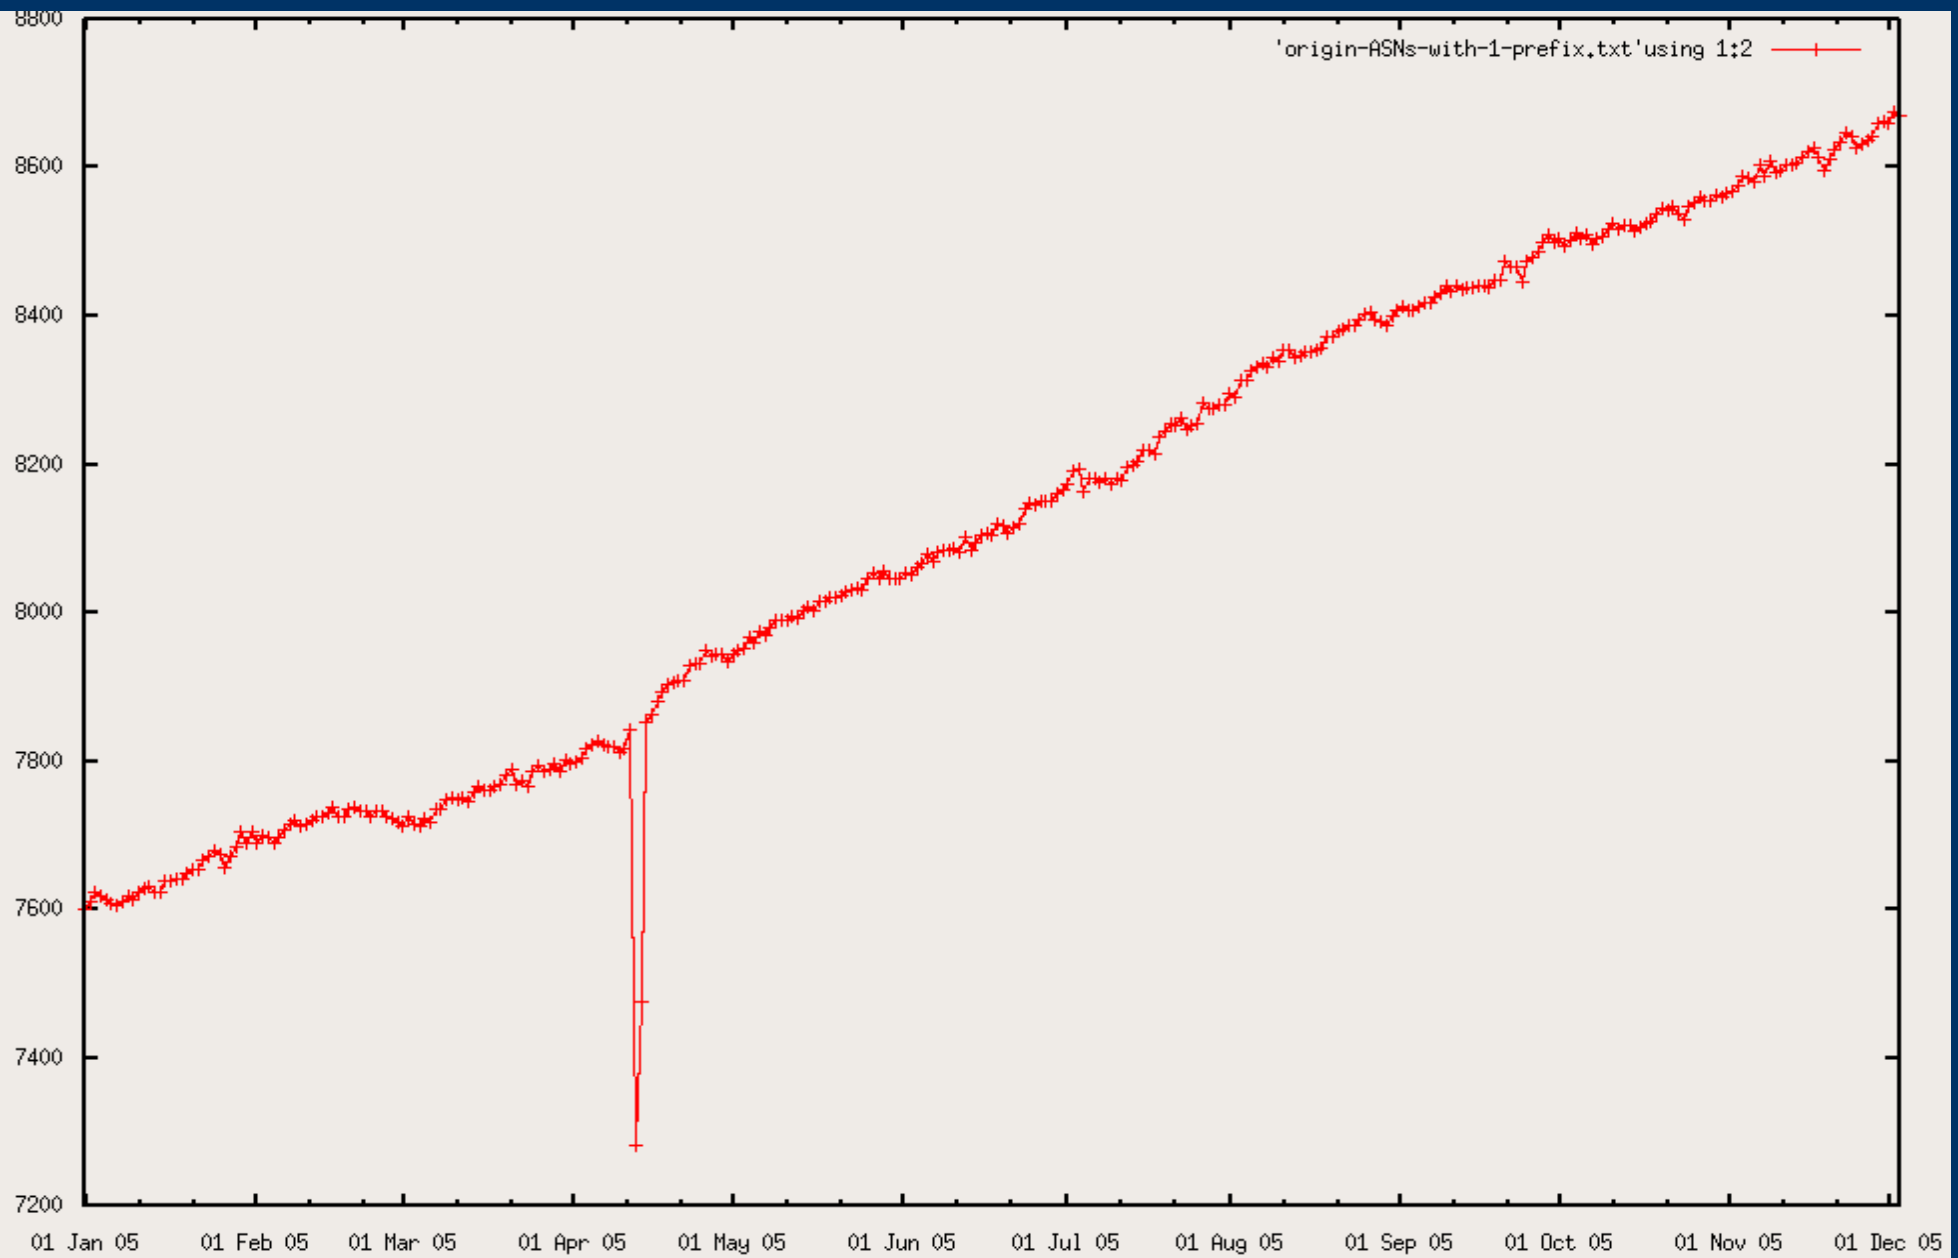

BGP ROUTING TABLE ANALYSIS

aalain@trstech.net

View from APNIC router in JAPAN

Thanks Philip Smith

Addresses announced to the Internet

Origin ASNs with one (1) prefix

Transit ASNs

AFRINIC REGION

AfriNIC AS Blocks : 36864-37887 & ERX transfers
AfriNIC Address Blocks : 41/8, 196/8

AfriNIC Origin ASNs

AfriNIC Origin ASNs with one(1) prefix

AfriNIC Adresses announced to Internet

Prefixes from AfriNIC region addresses