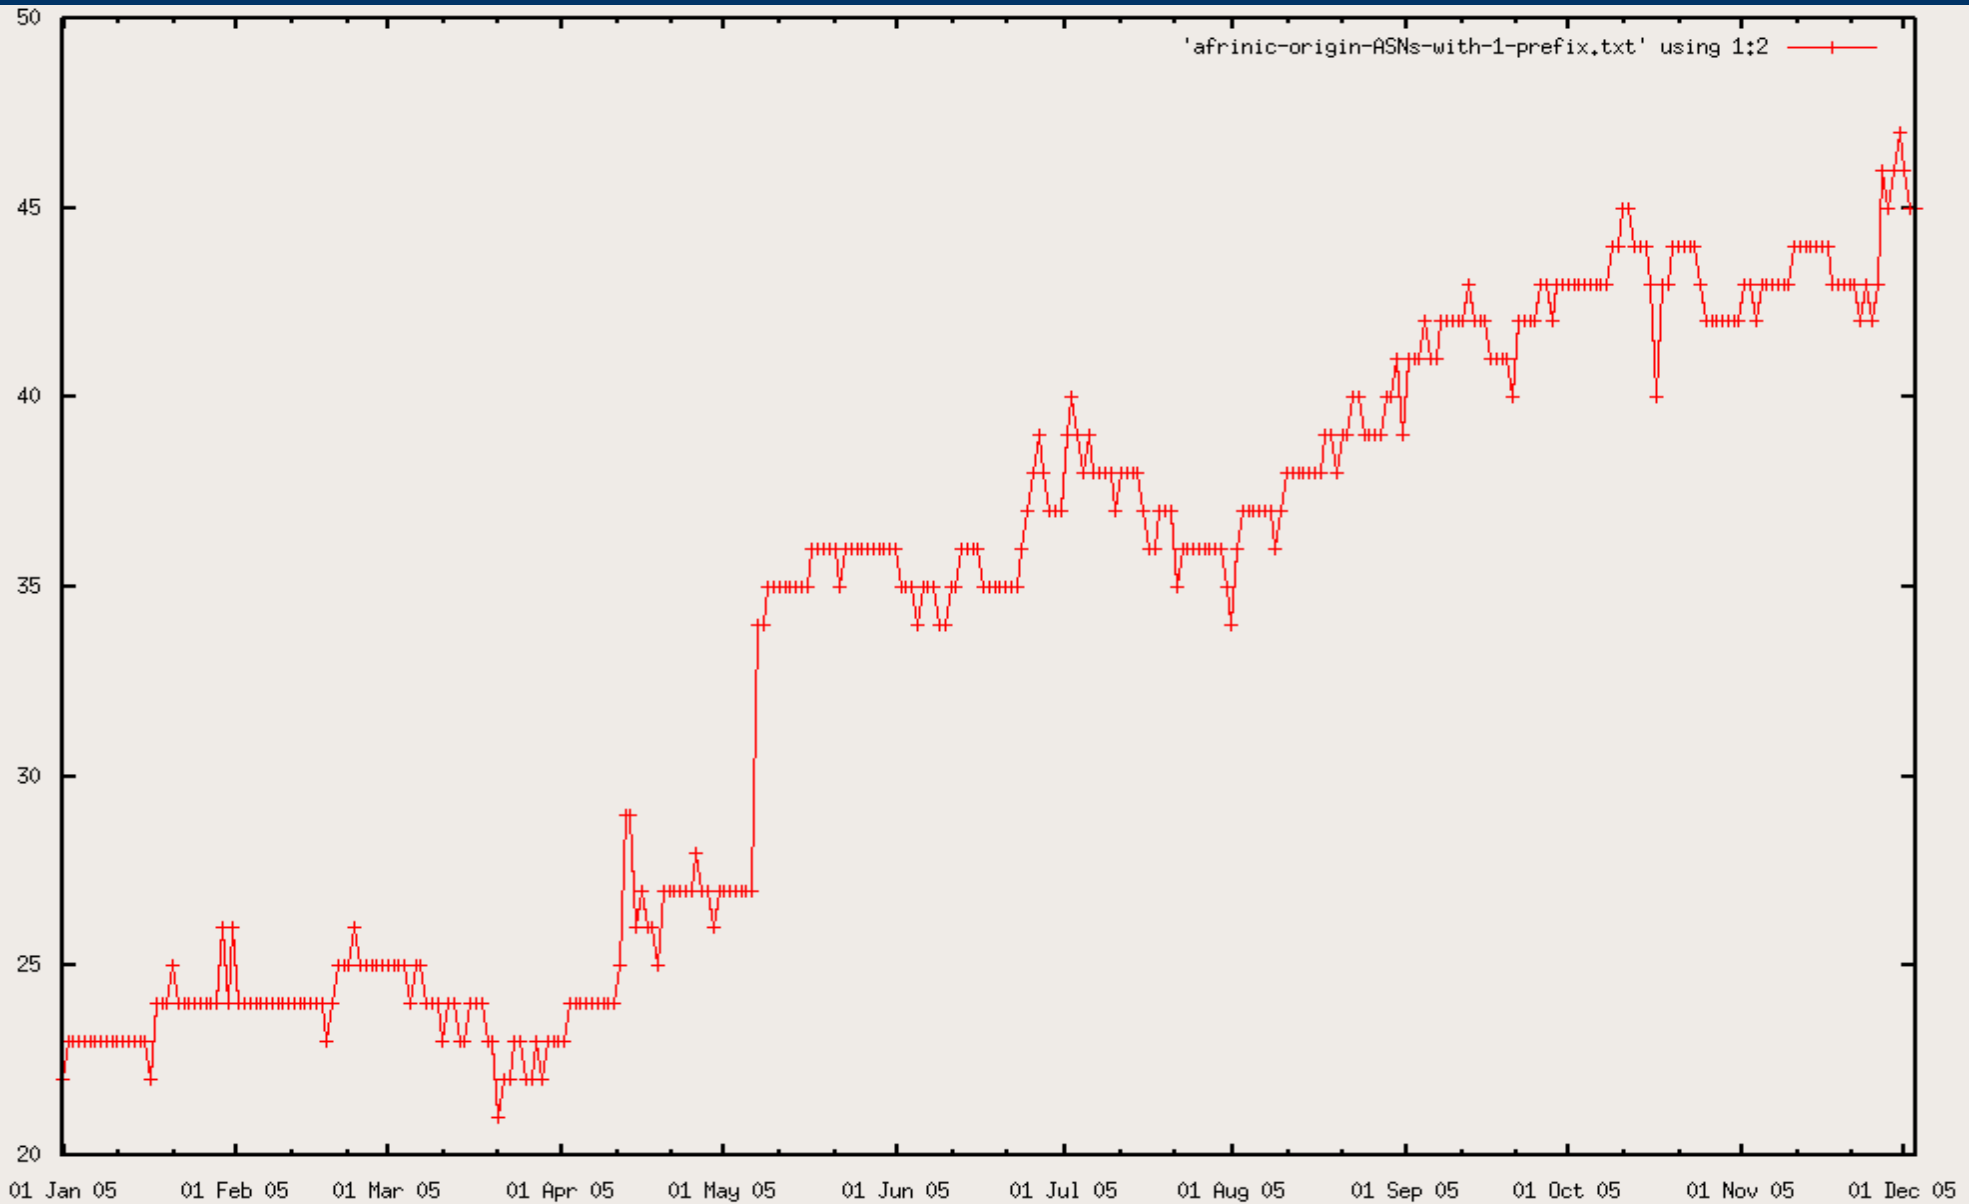

BGP ROUTING TABLE ANALYSIS

aalain@trstech.net

View from APNIC router in JAPAN

Thanks Philip Smith

Addresses announced to the Internet

Origin ASNs with one (1) prefix

Transit ASNs

AFRINIC REGION

AfriNIC AS Blocks : 36864-37887 & ERX transfers
AfriNIC Address Blocks : 41/8, 196/8

AfriNIC Origin ASNs

AfriNIC Origin ASNs with one(1) prefix

AfriNIC Adresses announced to Internet

Prefixes from AfriNIC region addresses