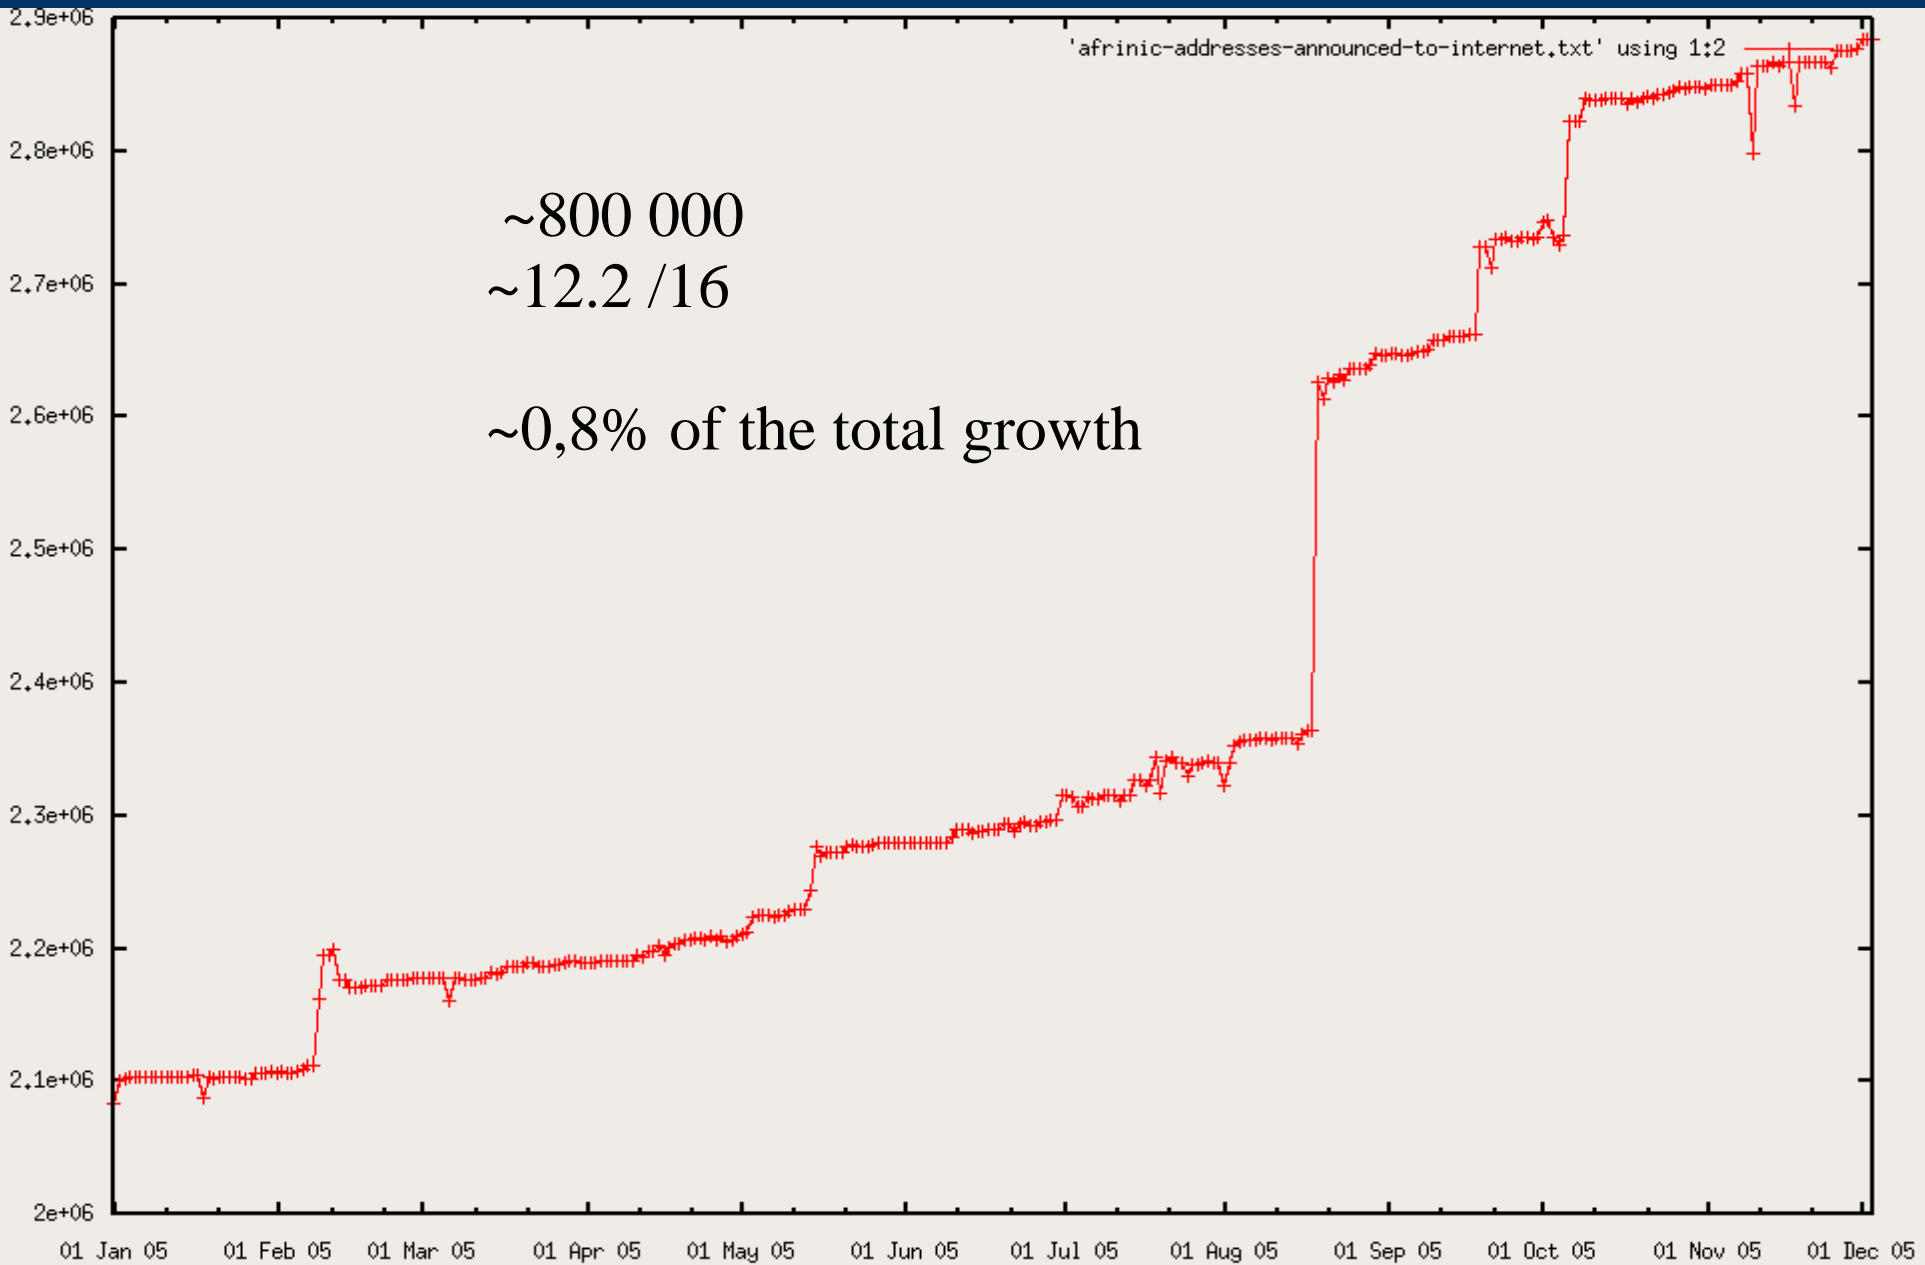

AfriNIC AS Blocks : 36864-37887 & ERX transfers
AfriNIC Address Blocks : 41/8, 196/8

AfriNIC Origin ASNs

AfriNIC Origin ASNs with one(1) prefix

AfriNIC Adresses announced to Internet

Prefixes from AfriNIC region addresses