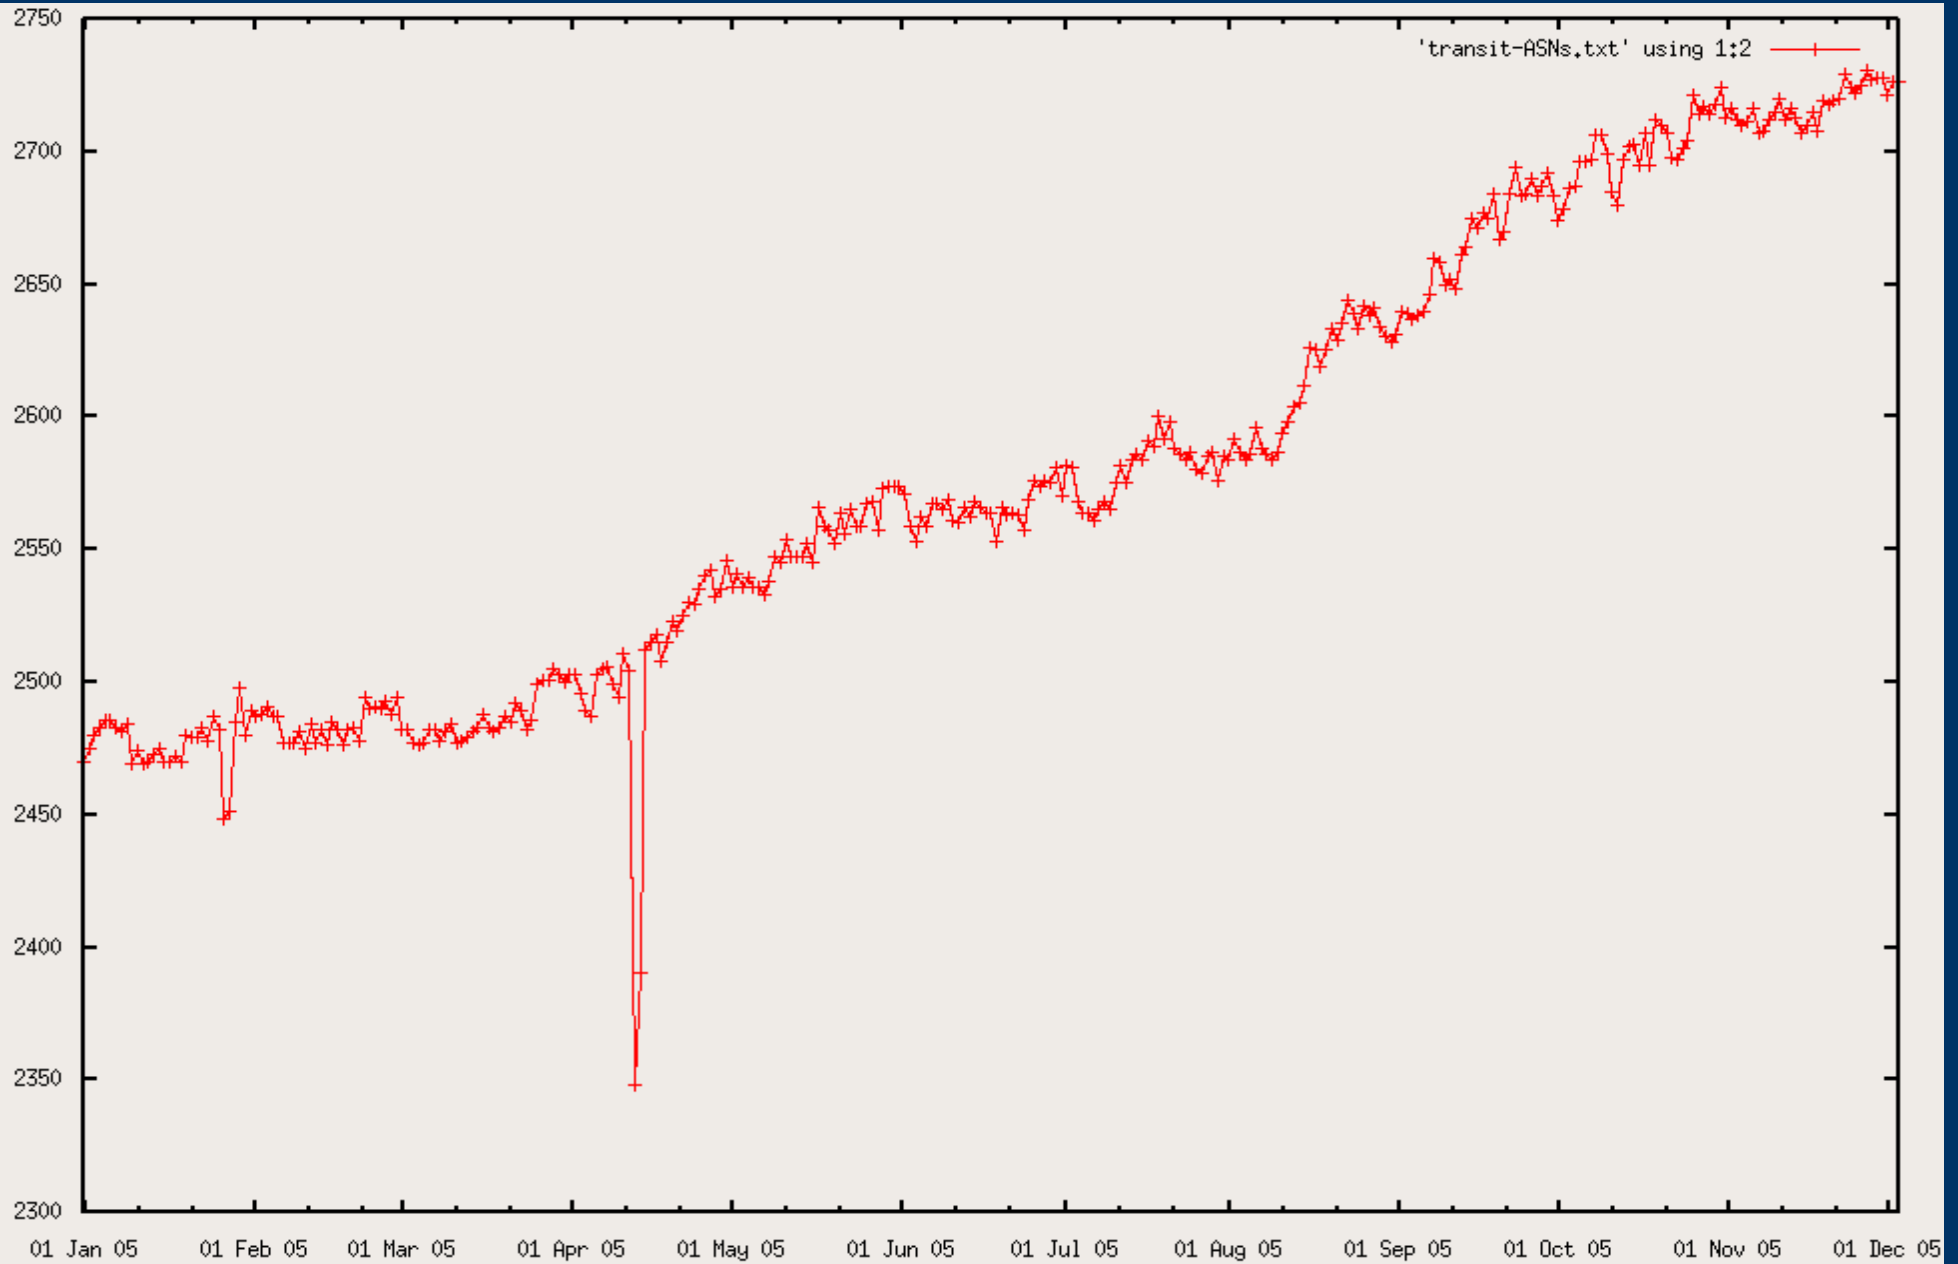

BGP ROUTING TABLE ANALYSIS

aalain@trstech.net

View from APNIC router in JAPAN

Thanks Philip Smith

Addresses announced to the Internet

Origin ASNs with one (1) prefix

Transit ASNs

AFRINIC REGION

AfriNIC AS Blocks : 36864-37887 & ERX transfers
AfriNIC Address Blocks : 41/8, 196/8

AfriNIC Origin ASNs

AfriNIC Origin ASNs with one(1) prefix

AfriNIC Adresses announced to Internet

Prefixes from AfriNIC region addresses