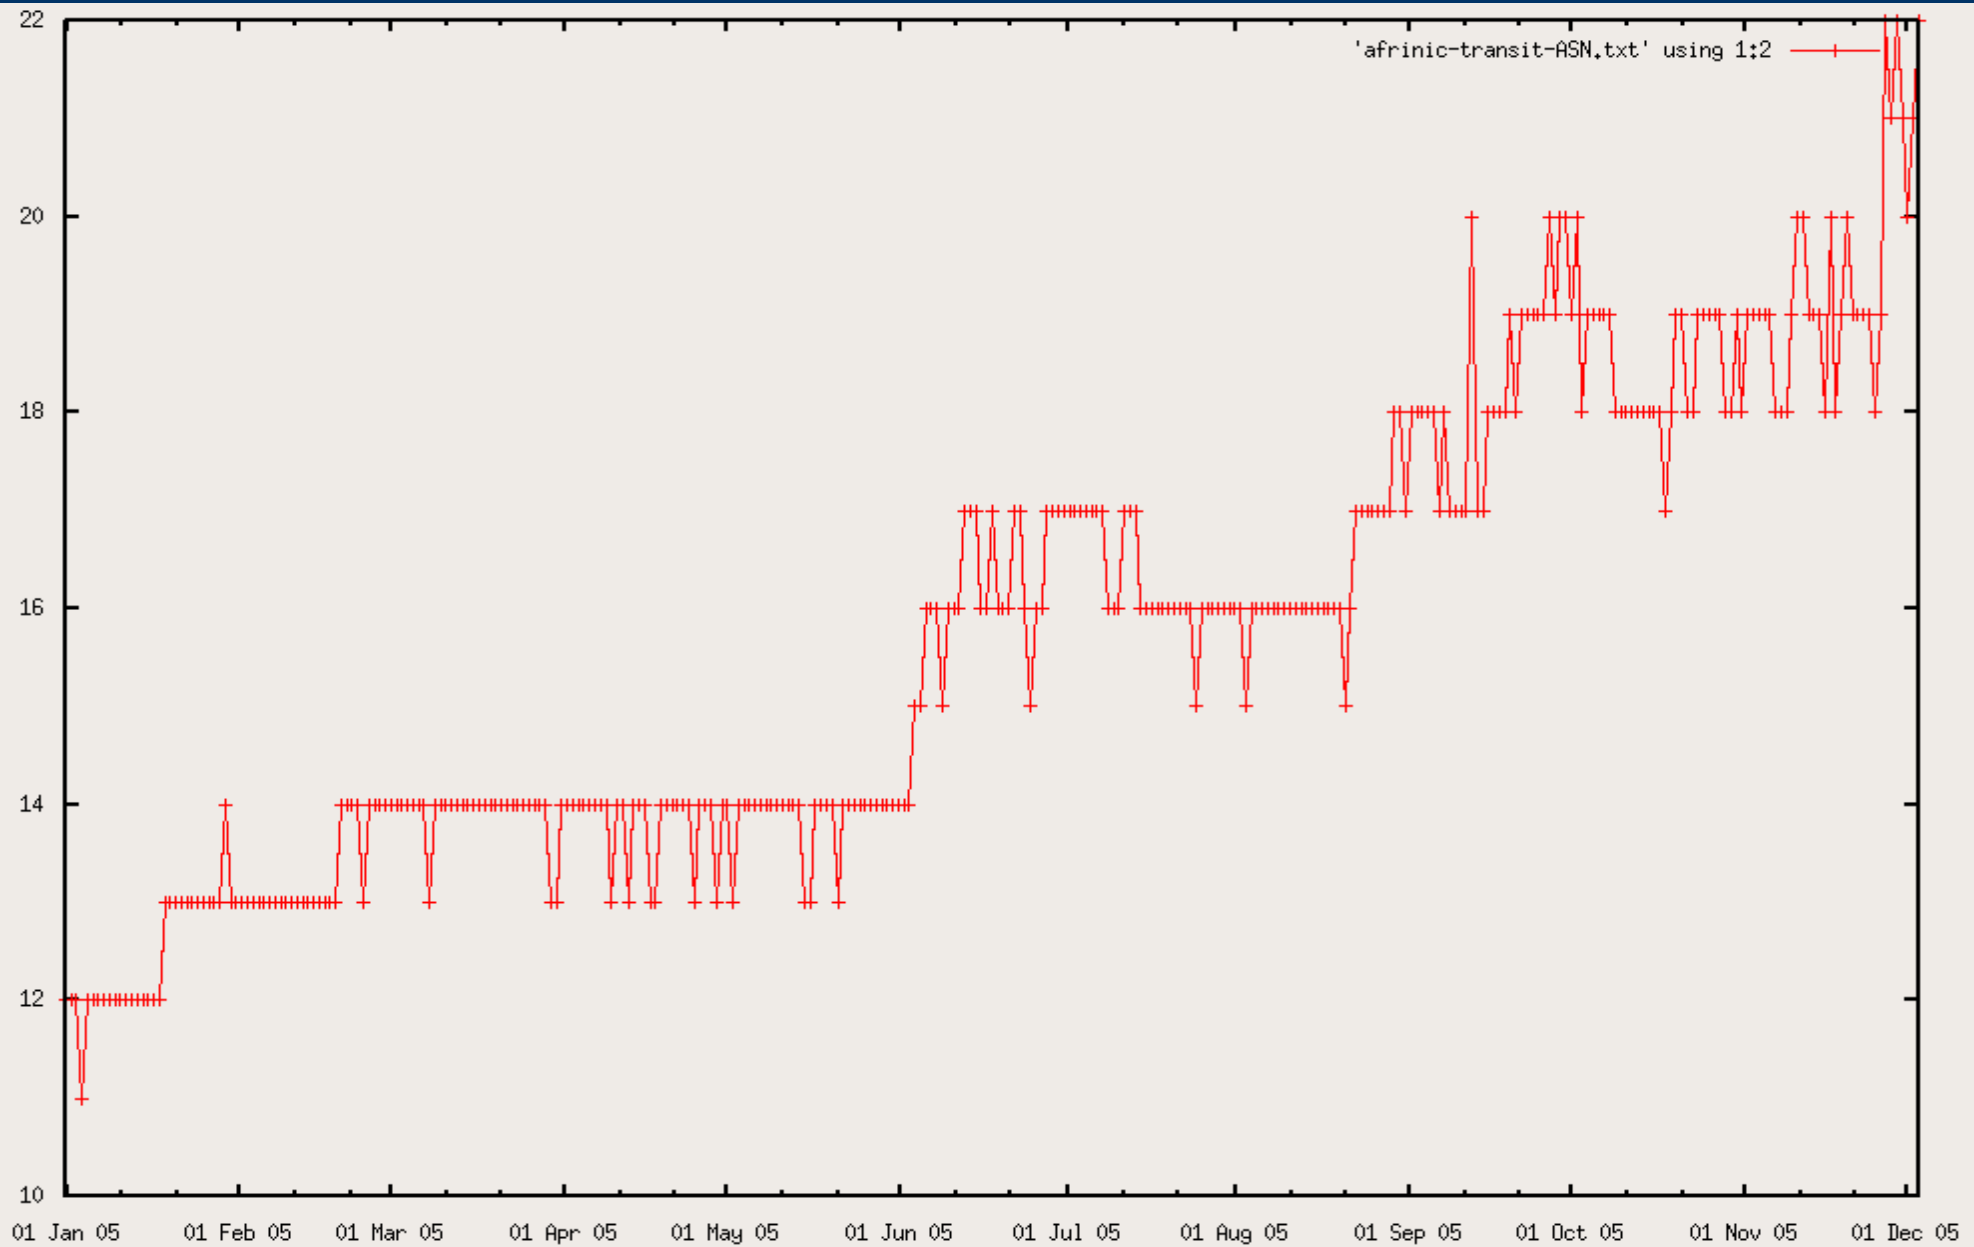

AfriNIC transit ASNs