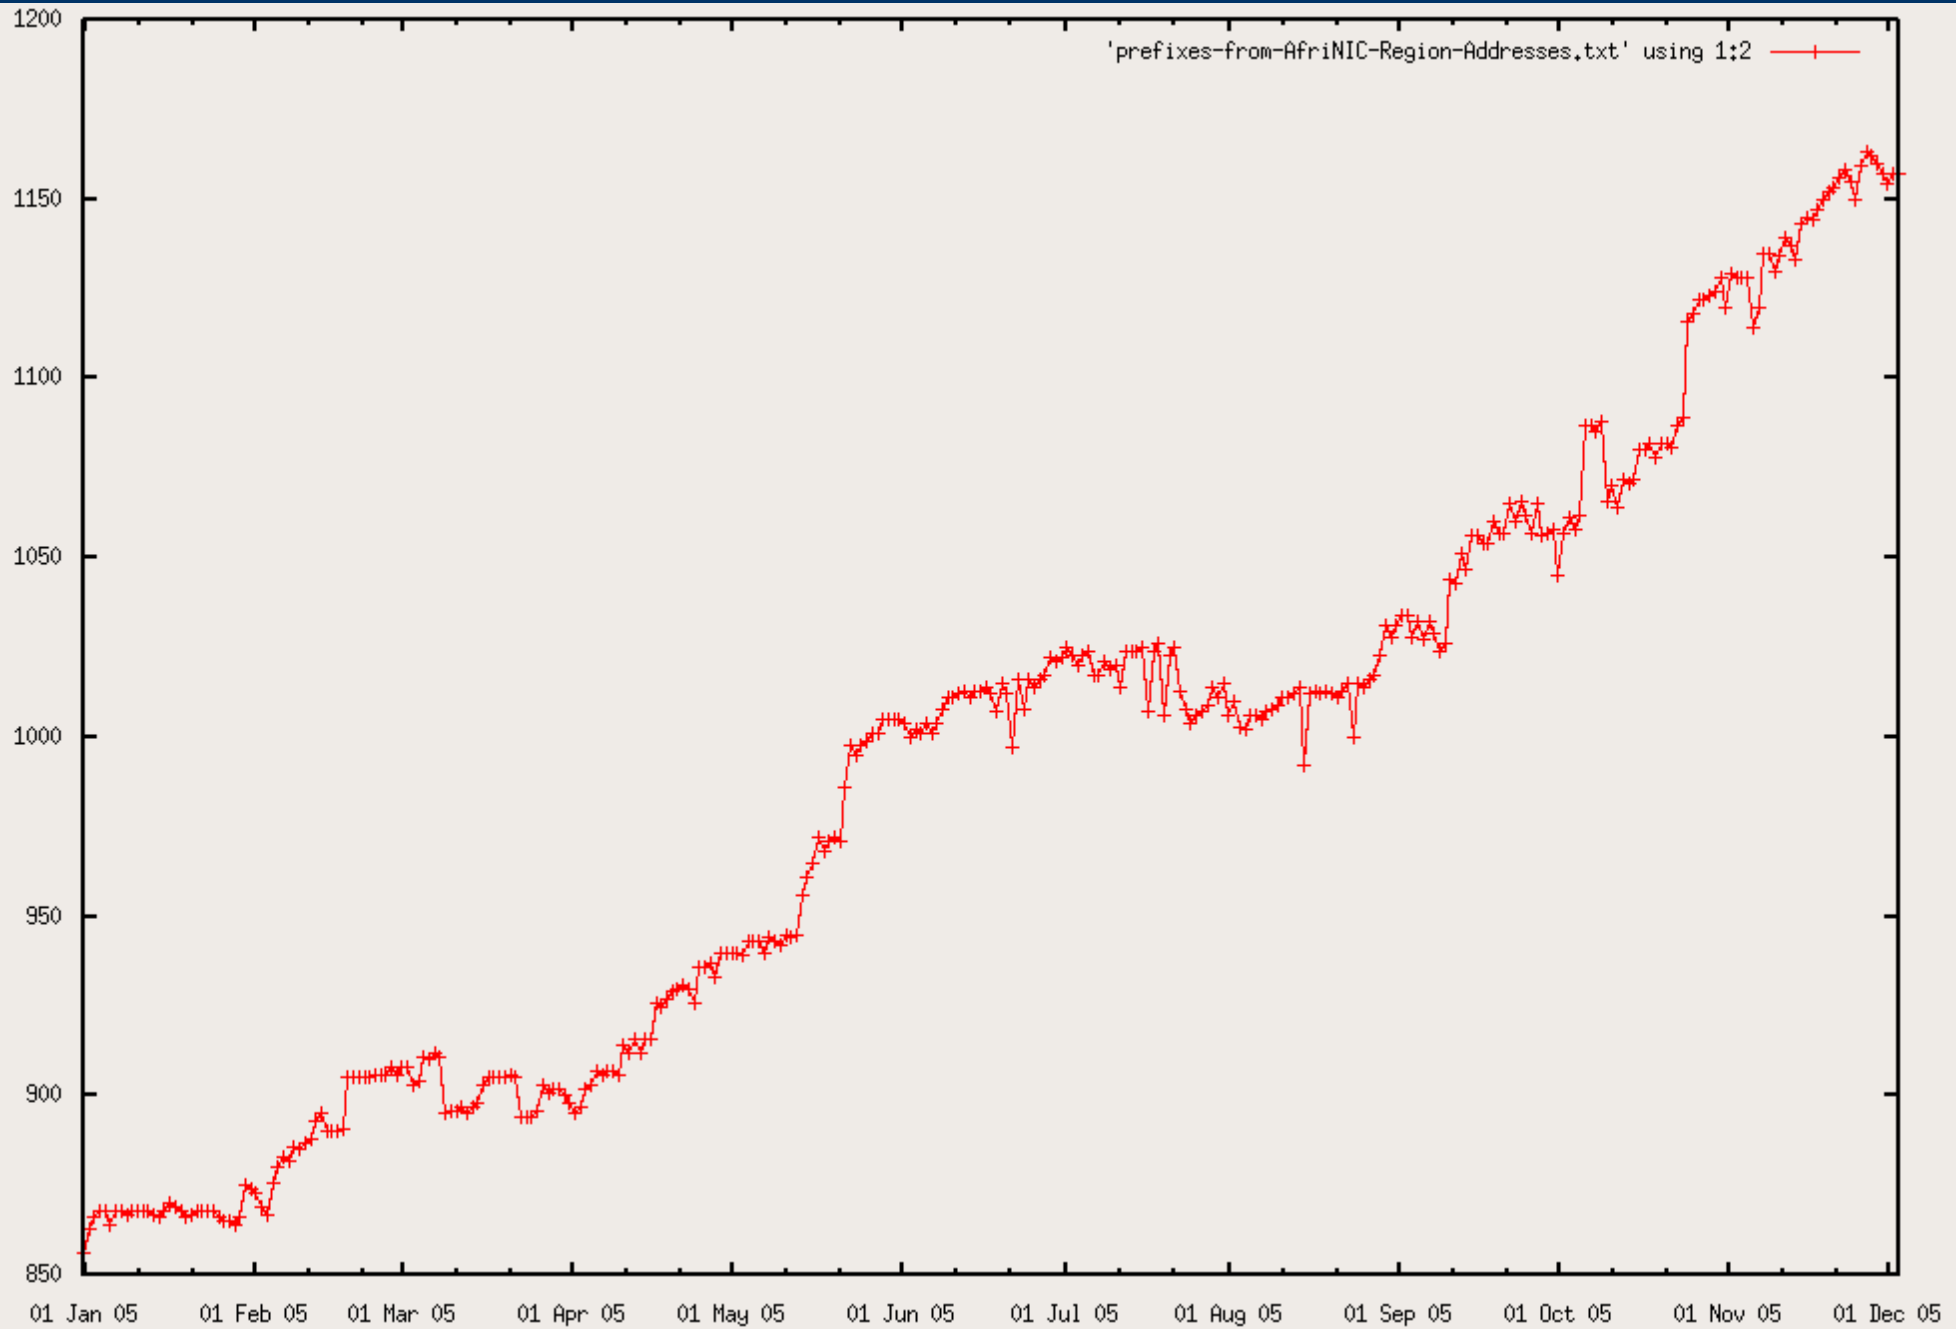

BGP ROUTING TABLE ANALYSIS

aalain@trstech.net

View from APNIC router in JAPAN

Thanks Philip Smith

Addresses announced to the Internet

Origin ASNs with one (1) prefix

Transit ASNs

AFRINIC REGION

AfriNIC AS Blocks : 36864-37887 & ERX transfers
AfriNIC Address Blocks : 41/8, 196/8

AfriNIC Origin ASNs

AfriNIC Origin ASNs with one(1) prefix

AfriNIC Adresses announced to Internet

Prefixes from AfriNIC region addresses