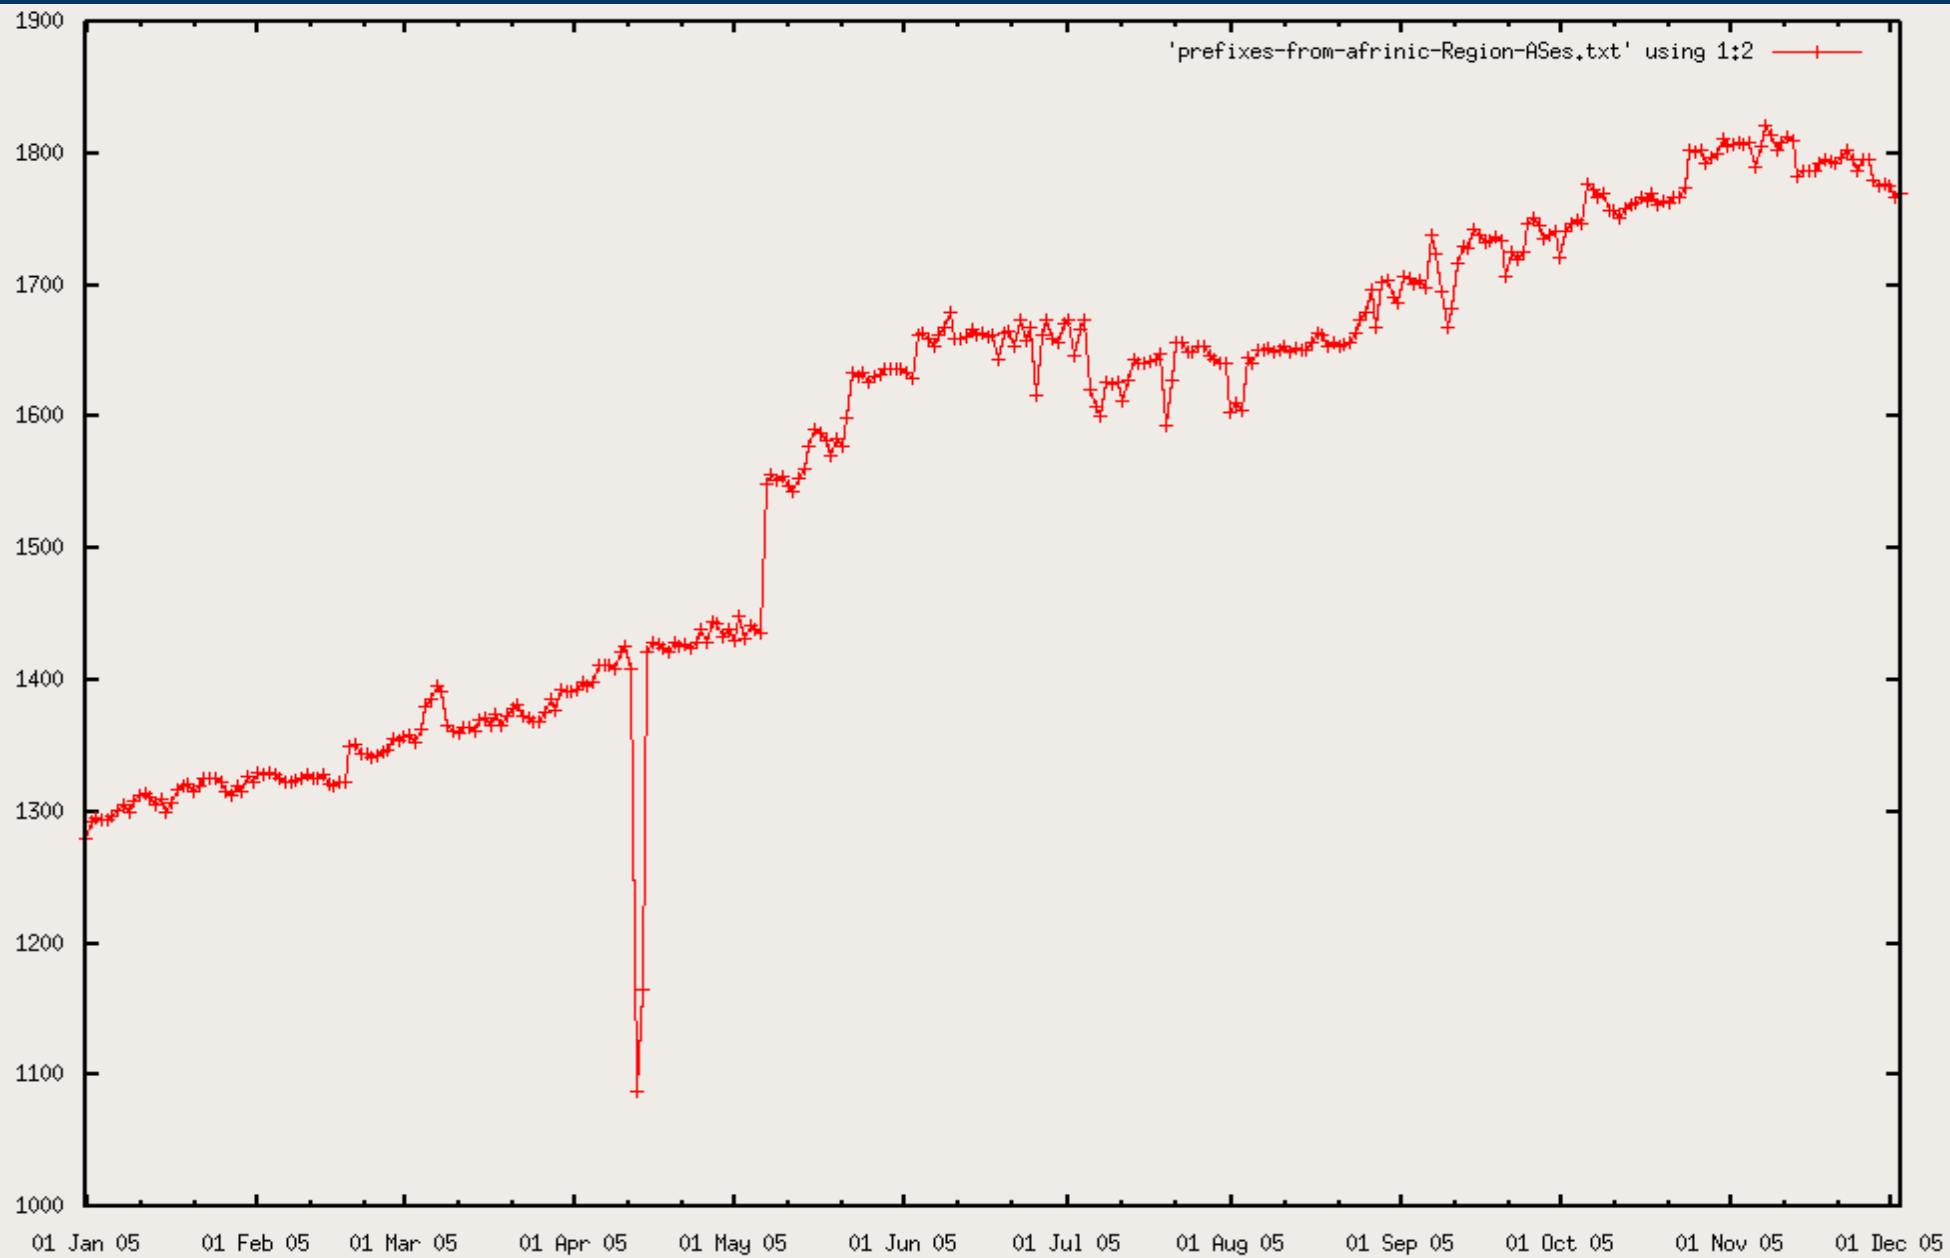

Prefixes from AfriNIC region ASNs